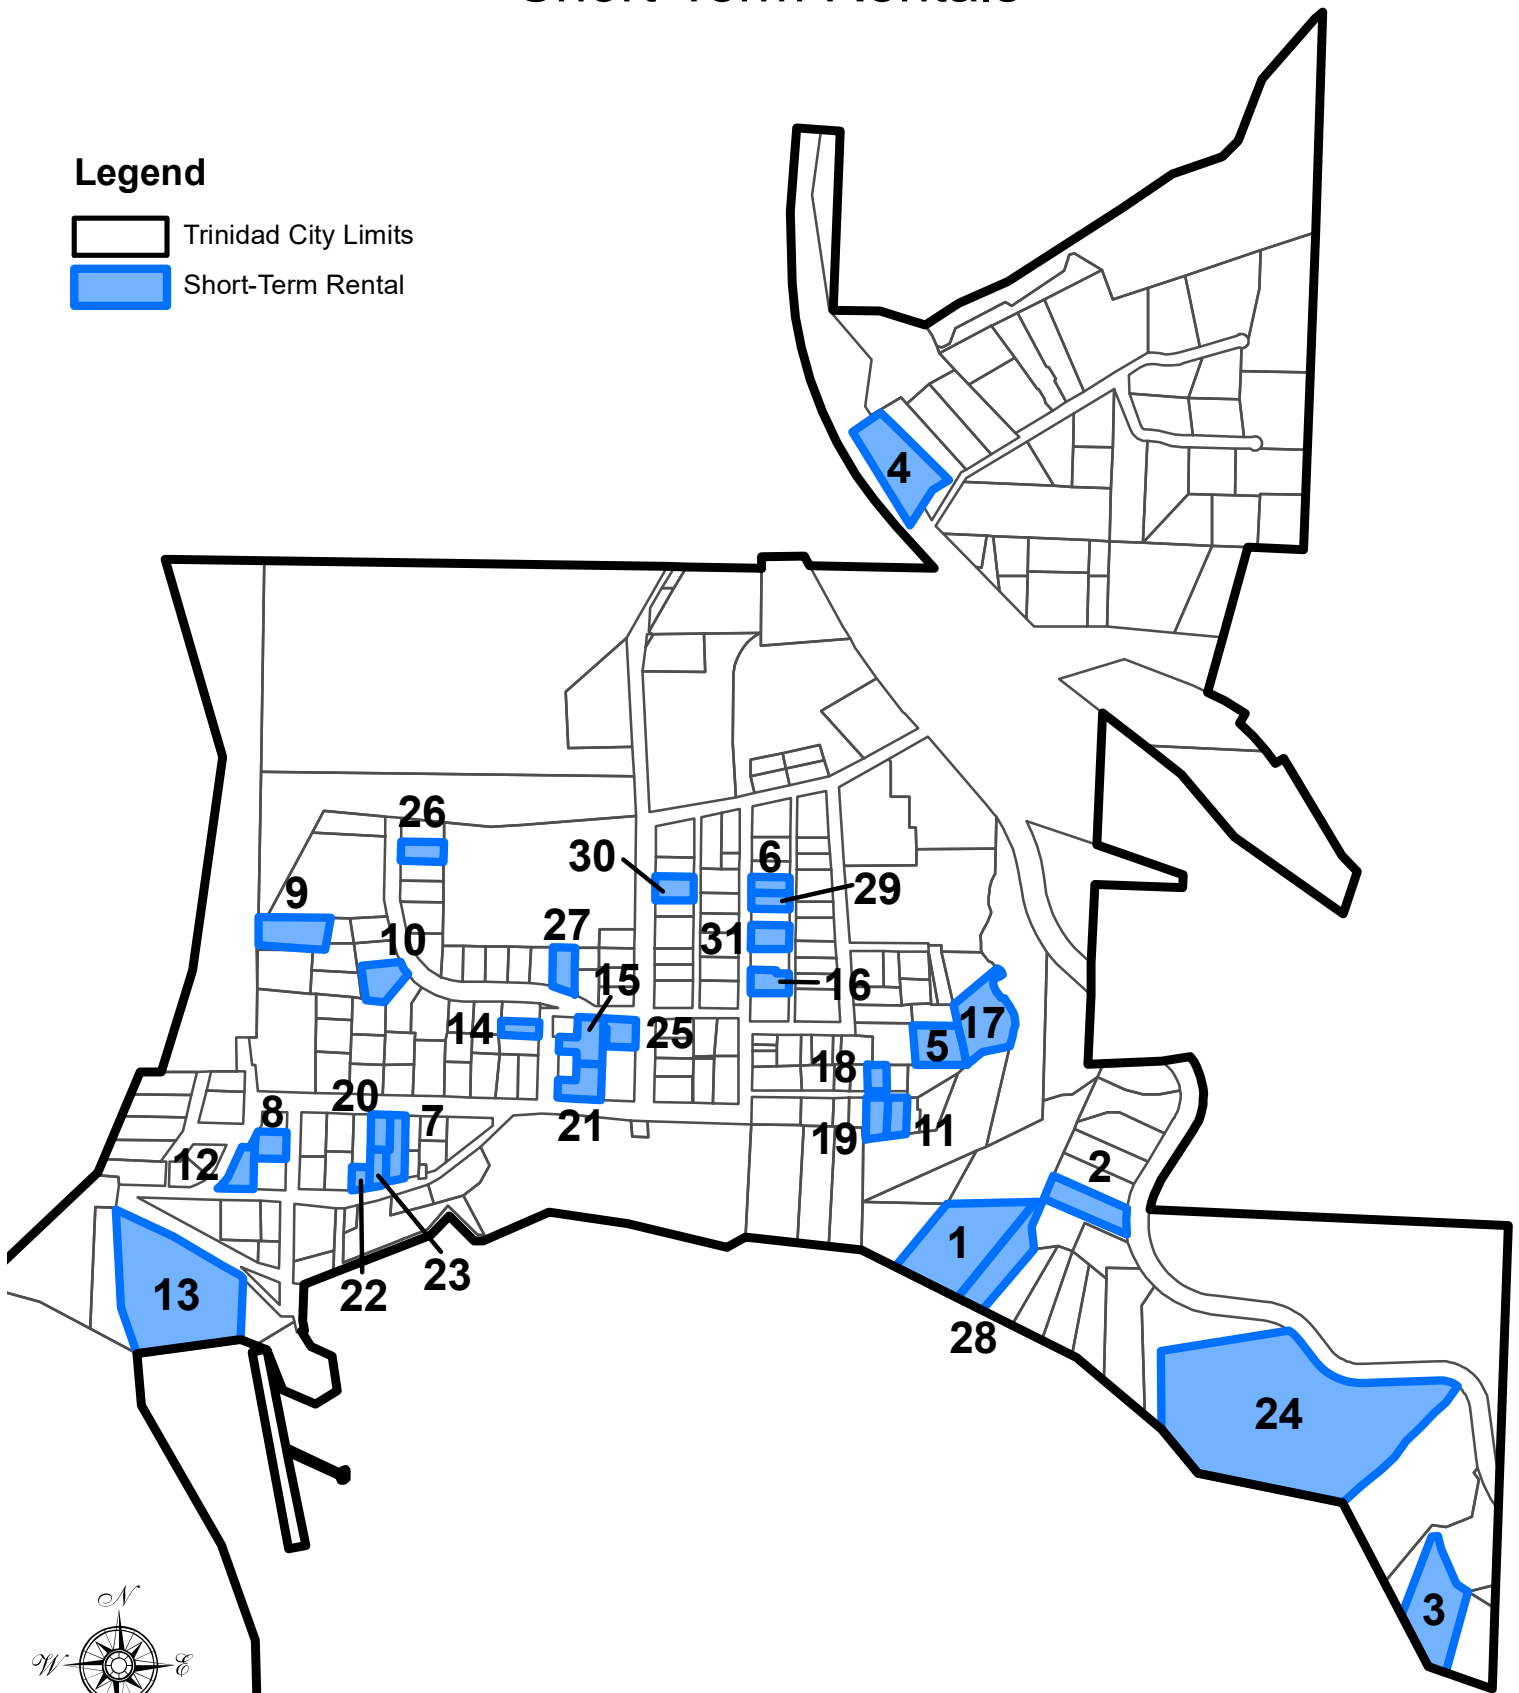

## Legend

-  Trinidad City Limits
-  Short-Term Rental

1" = 600 feet